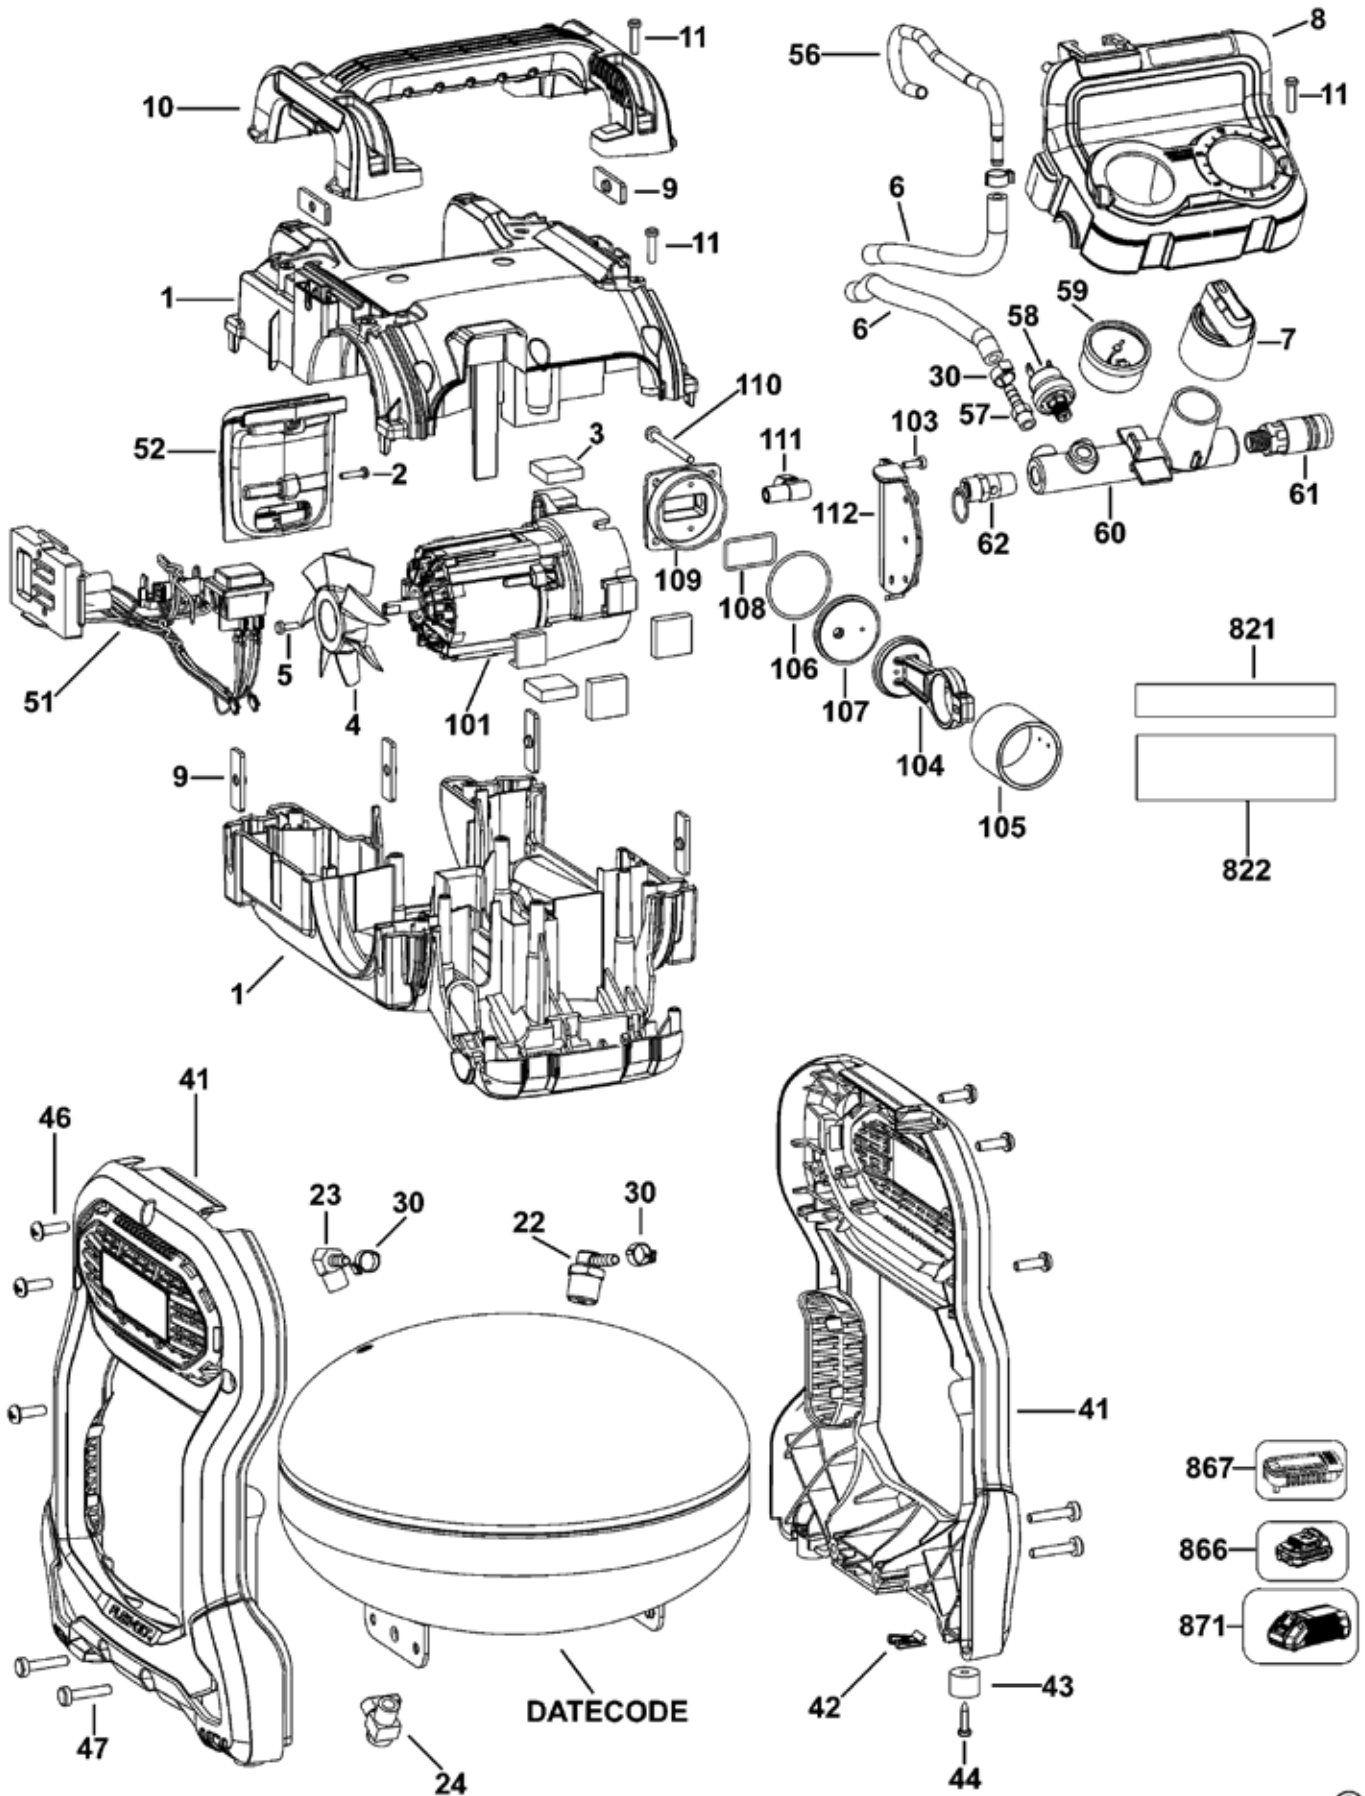

DCC1054 COMPRESSOR 1

Parts List DCC1054 COMPRESSOR 1

Item	Part Number	Qty	Part Description	General Description	Other Info	Repair Inst	Markets
1	N545678	1	CLAMSHELL SET			No	QW
2	330019-03	2	SCREW			No	QW
3	D25731	5	ISOLATOR			No	QW
4	N464139	1	FAN			No	QW
5	330045-45	5	SCREW			No	QW
6	N474052	2	HOSE			No	QW
7	N468425	1	KNOB			No	QW
8	N525104	1	COVER			No	QW
9	N503522	6	NUT			No	QW
10	N468136	1	HANDLE			No	QW
11	330019-13	15	SCREW			No	QW
22	N497791	1	VALVE			No	QW
23	N535956	1	CONNECTOR			No	QW
24	N072023	1	DRAIN COCK			No	QW
30	CAC-1206-1	2	CLAMP			No	QW
41	N471937	2	CLAMSHELL SET			No	QW
42	SSF-8131	1	NUT			No	QW
43	N462179	4	ISOLATOR			No	QW
44	D29381	4	SCREW			No	QW
46	N513762	6	SCREW			No	QW
47	N539601	4	SCREW			No	QW
51	N545679	1	CONTROL MODULE SA			No	QW
52	N545683	1	RAIL SA			No	QW
56	N492635	1	TUBE OUTLET			No	QW
57	N473898	1	CONNECTOR			No	QW
58	N632049	1	SWITCH			No	QW
59	N524747	1	PRESSURE GAUGE			No	QW
60	N524749	1	MANIFOLD ASSEMBLY			No	QW
61	N538265	1	CONNECTOR			No	QW
62	TIA-4150	1	VALVE			No	QW
101	N545682	1	ROTOR SA			No	QW
103	330019-06	4	SCREW			No	QW